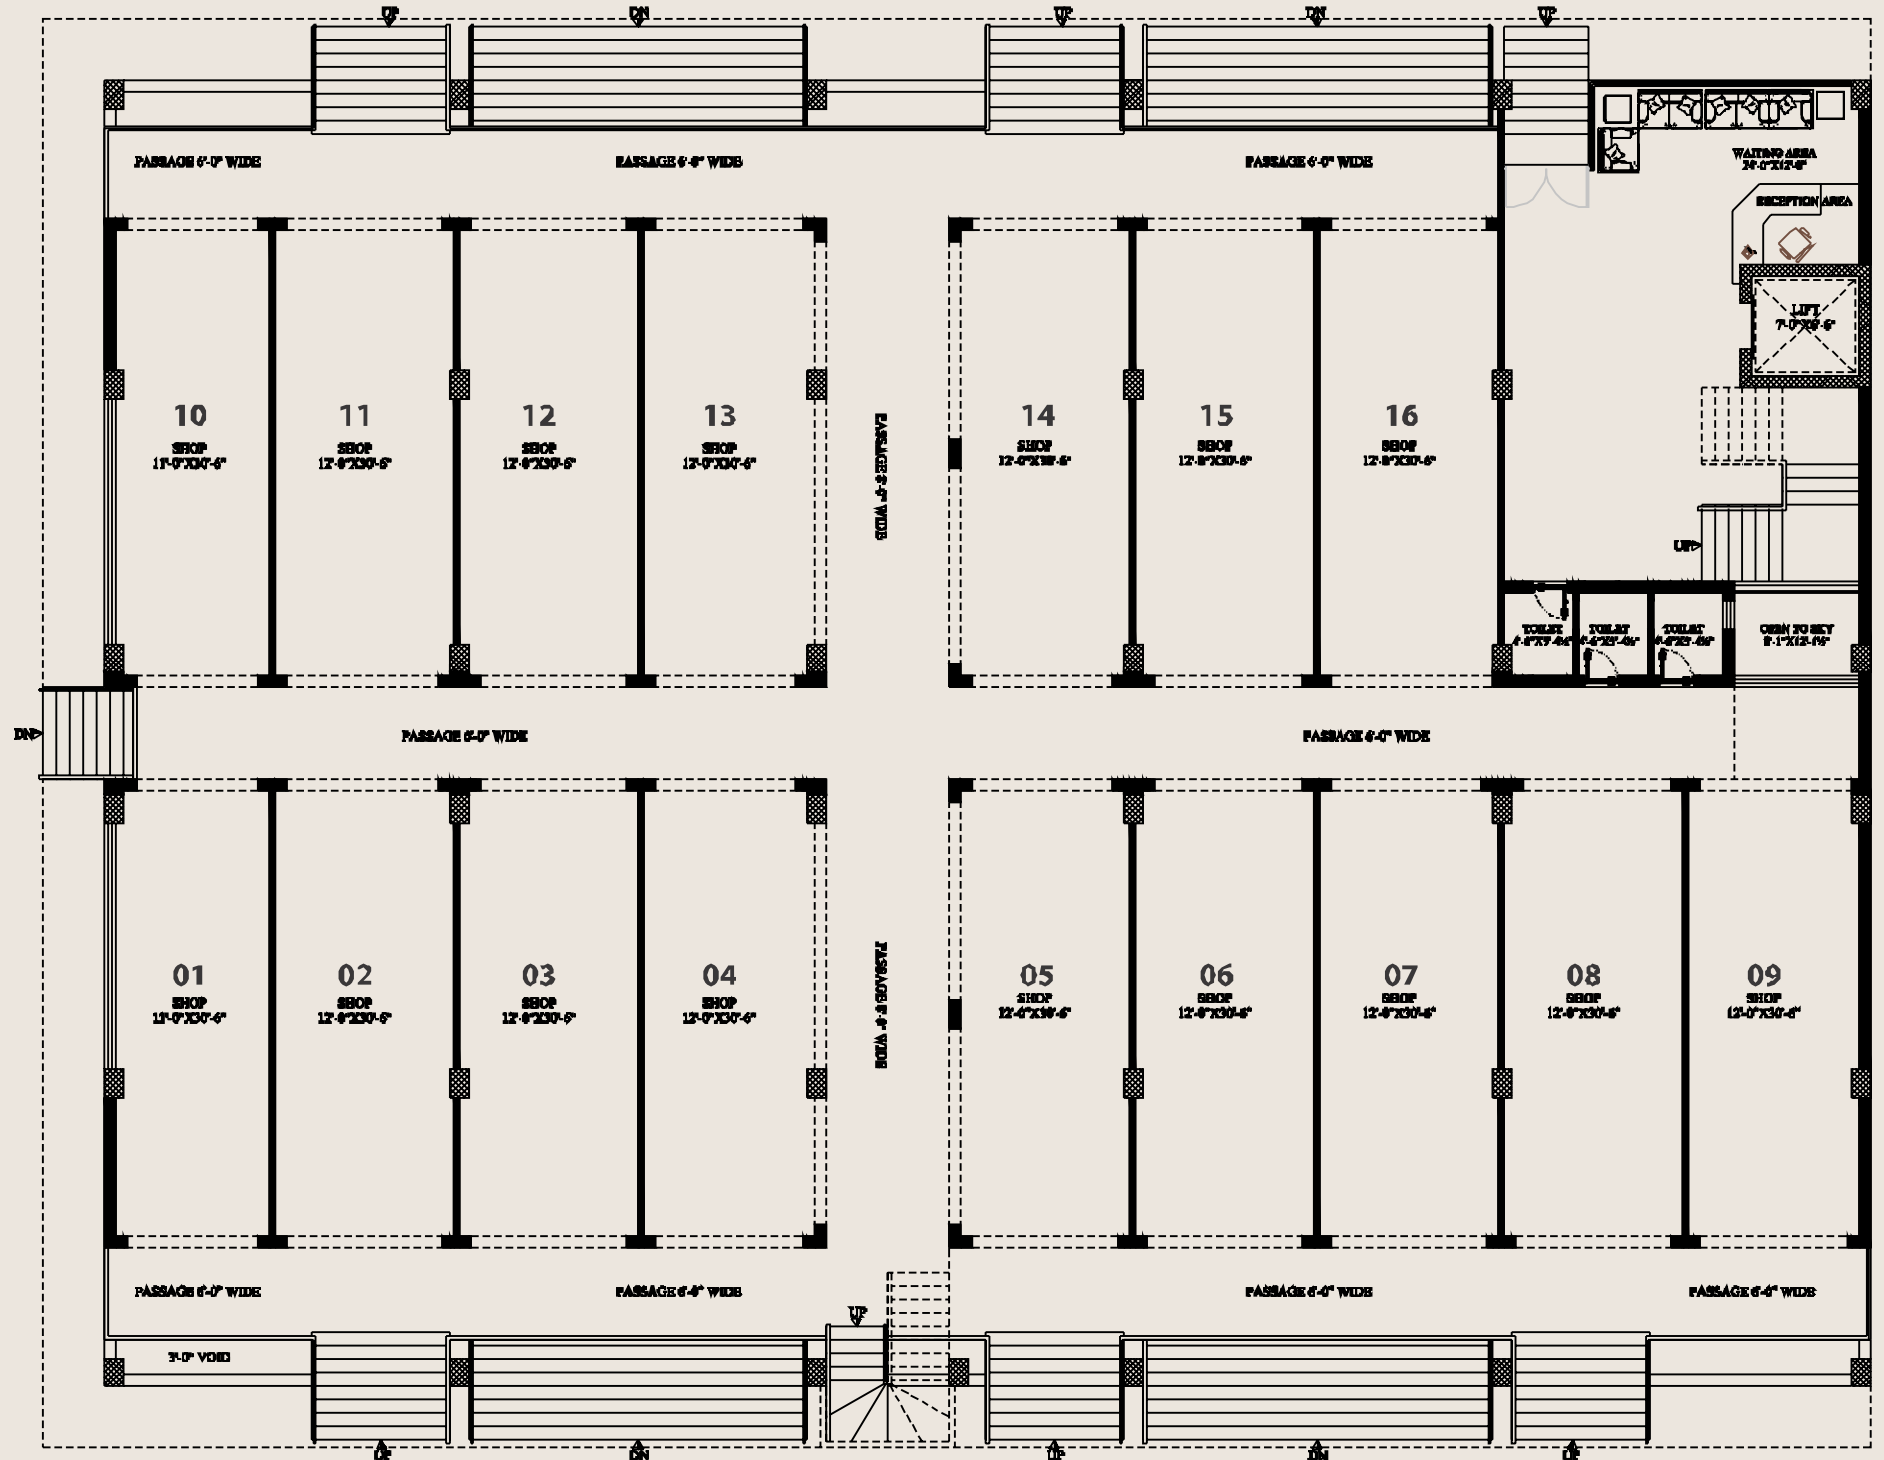

Lower Ground Floor Plan

Covered Area: 9775.00 Sq.ft.

Note: All Dimensions Including Walls

Ground Floor Plan

Covered Area: 9775.00 Sq.ft.

Note: All Dimensions Including Walls

First to Fifth Floor Plan

Note: All Dimensions Including Walls