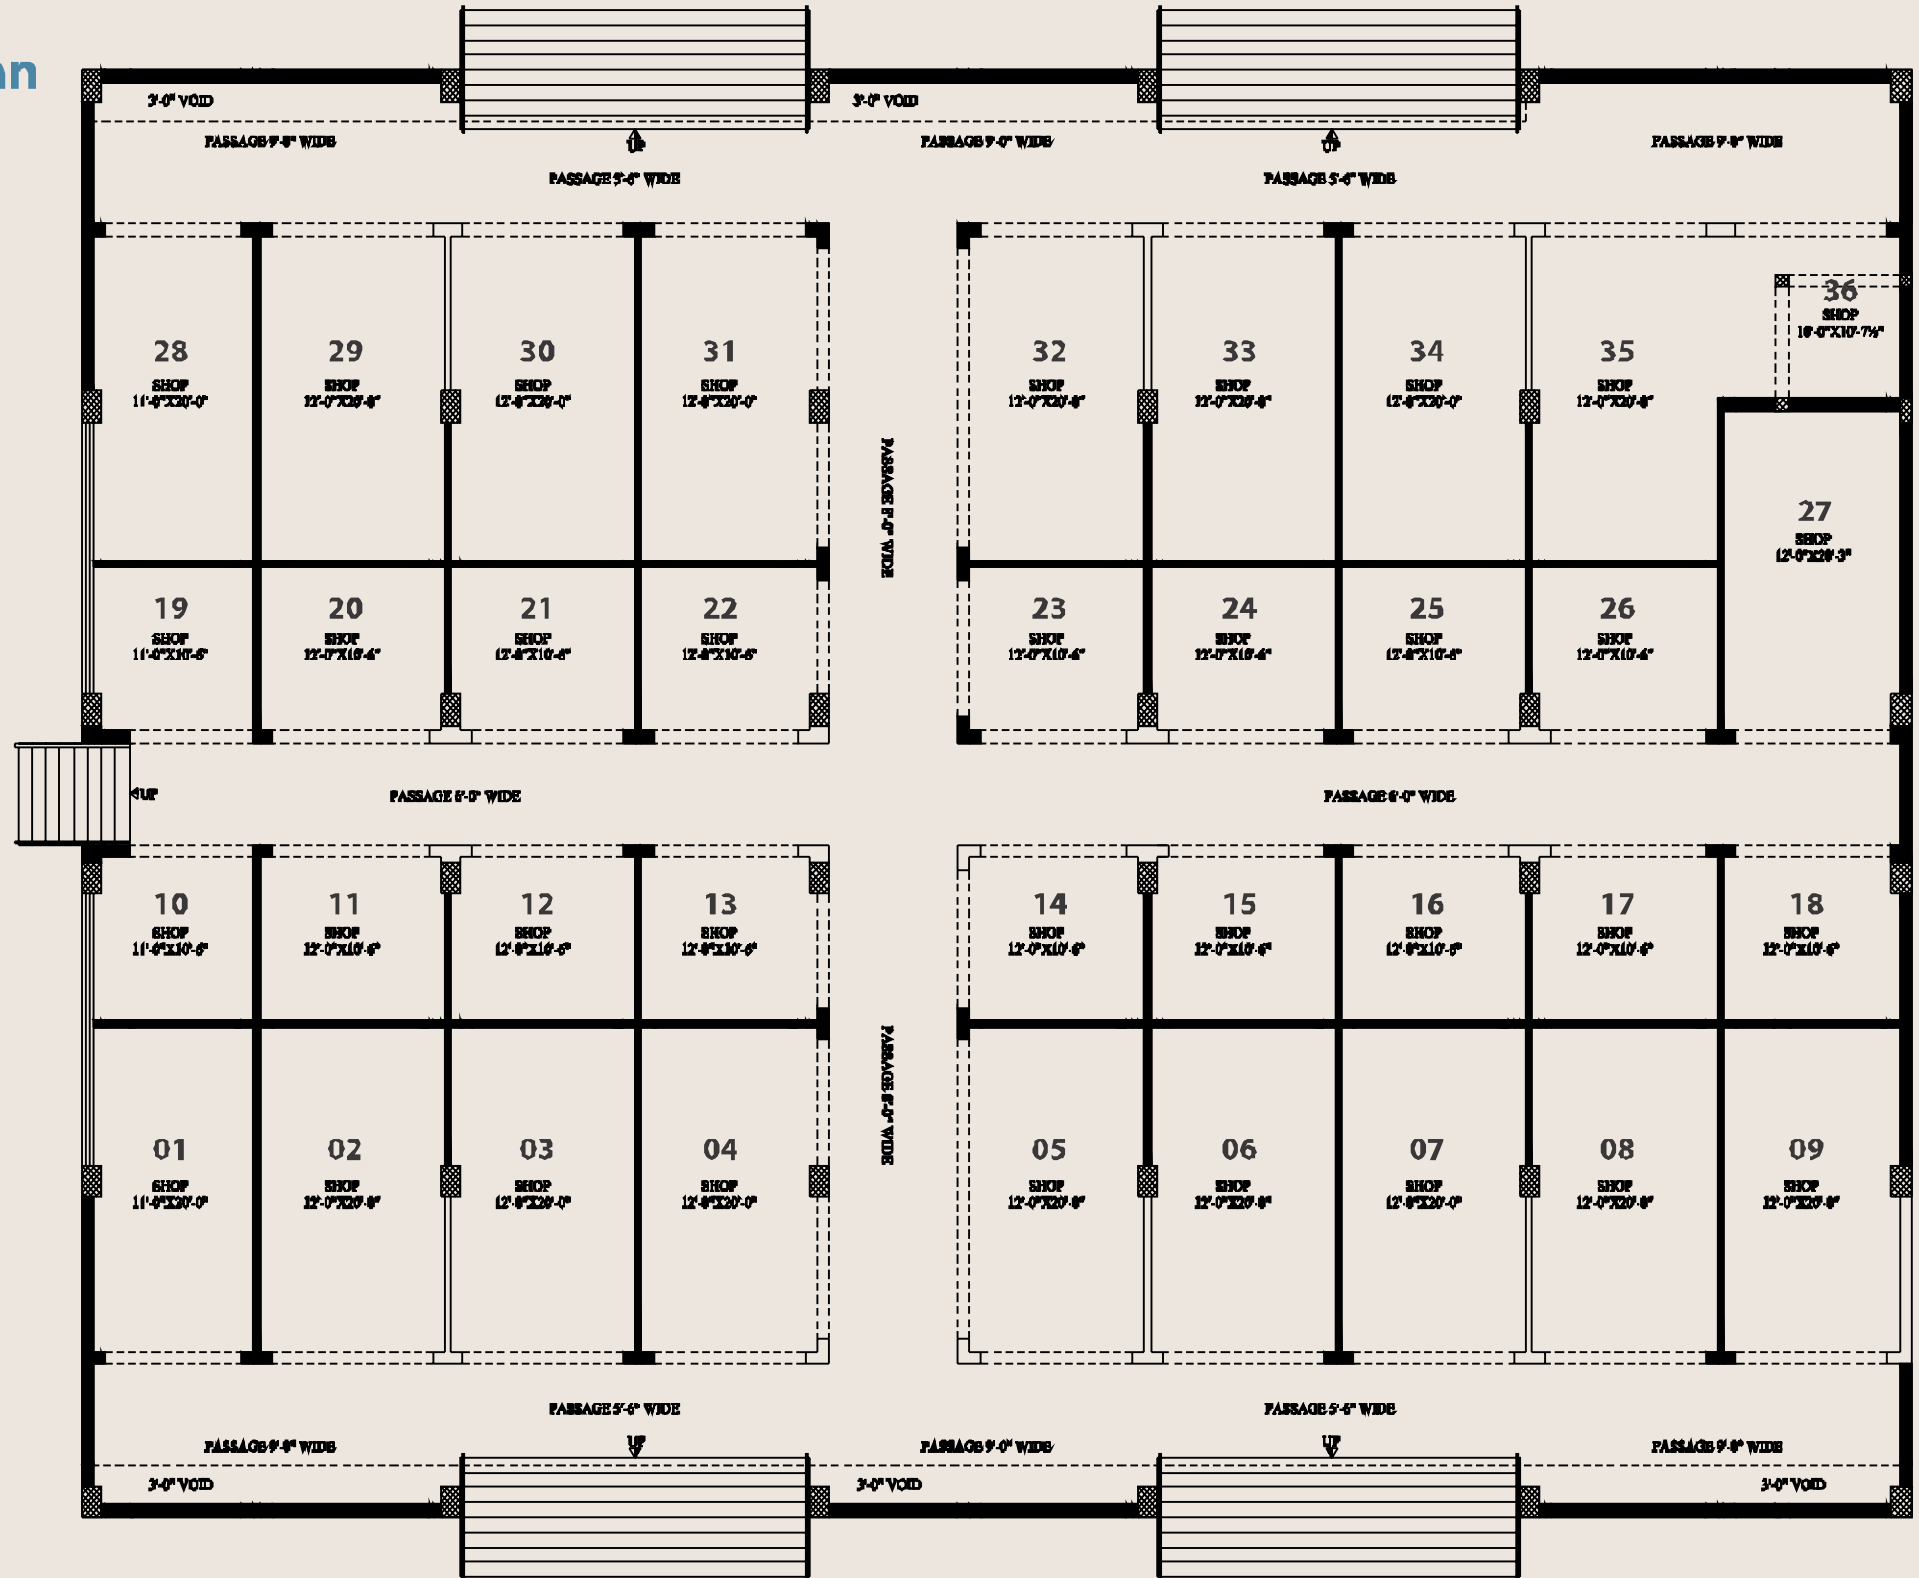

Lower Ground Floor Plan

Covered Area: 9775.00 Sq.ft.

Note: All Dimensions Including Walls

Ground Floor Plan

Covered Area: 9775.00 Sq.ft.

Note: All Dimensions Including Walls

First to Fifth Floor Plan

Note: All Dimensions Including Walls